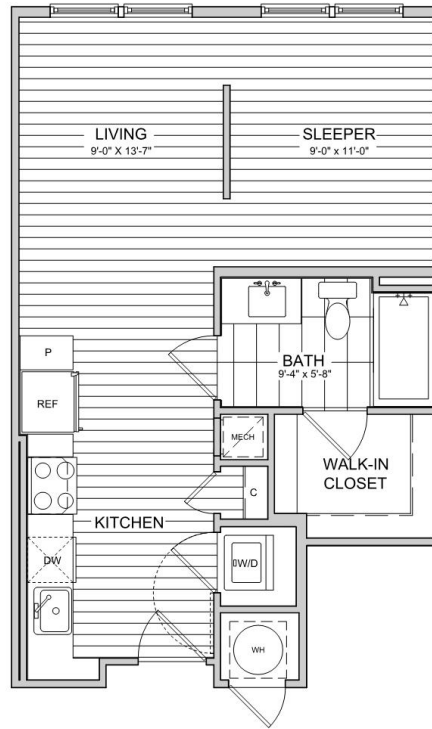

STUDIO 1 BATH 523 SF

DATE AVAILABLE

APARTMENT NUMBER

PRICE

S2

11410 Reston Station Blvd
Reston, VA 20190

703.349.7747
LIVEAPERTURE.COM

Elevations and floor plans are artist's renderings and are shown for illustration purposes only. All square feet are approximate only.

APERTURE

RESTON STATION